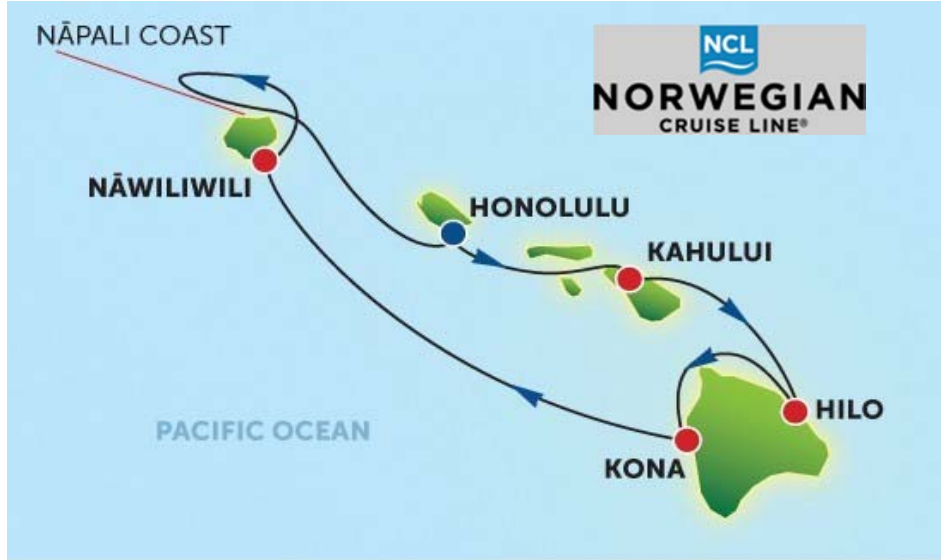

R/T Air Hawaii Harrisburg
 Free Airport Parking
 7 Night Cruise Pride of America
 All Transfers to/from Ship
 All On Board Meals & Entertainment
 Port Charges & All Taxes & Fees
 Open Bar Drink Package
 1 Special Restaurant Dinner
 150 min. Internet Package
 \$50 Shore Excursion Credit
 Pre Paid TIPS

ALSO INCLUDES

3 Nights Hyatt Wakiki Beach Hotel
 With 3 days of included tours
 Pearl Harbour
 North Shore
 Polynesian Cultural Center
 Dole Pineapple
 Kualoa Ranch

Plus your **Onboard Host**
"Kaitlyn Smith"

*Price subject to change without notice.
 drop ALL4 Deduct \$297.20 PP

TRAVEL INSURANCE \$549.00 PP

J C SMITH TRAVEL

5263 Spring Rd
 Shermans Dale, PA 17090
 Phone: 717-275-1222

Day	Ports of Call	Arrival	Departure
19-Apr	Arrive Hyatt Wakiki Beach Hotel		
20-Apr	Tour North Shore, Dole Pineapple, Polynesian Cultural Center		
21-Apr	Visit Pearl Harbour		
22-Apr	Visit Kualoa Ranch before Boarding Ship		7:00 PM
23-Apr	Kahului, Maui, Hawaii	8:00 AM	
24-Apr	Kahului, Maui, Hawaii		6:00 PM
25-Apr	Hilo, Hawaii	8:00 AM	6:00 PM
26-Apr	Kailua-Kona, Hawaii	7:00 AM	5:30 PM
27-Apr	Nawiliwili, Kauai, Hawaii	8:00 AM	
28-Apr	Nawiliwili, Kauai, Hawaii		2:00 PM
29-Apr	Cruise Napali Coast, Kauai		2:01 AM
30-Apr	Honolulu, Oahu, Hawaii		Fly home