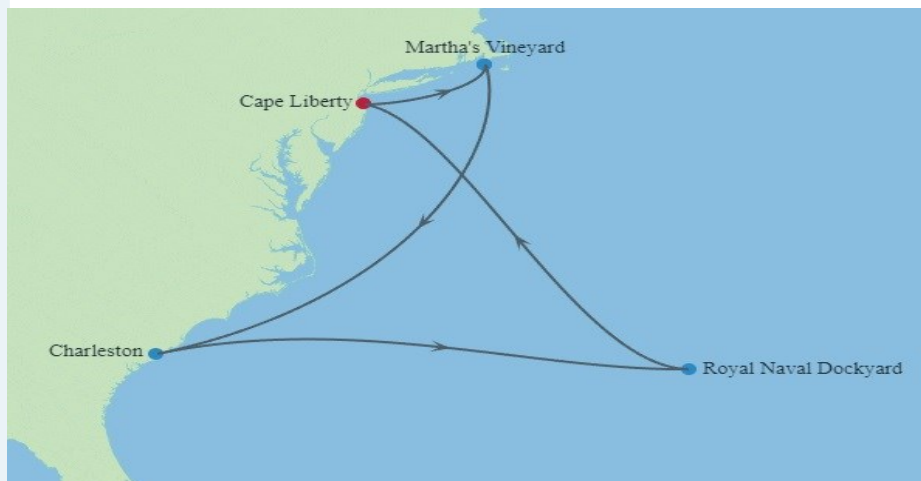

# 10 night Bermuda Cruise

Celebrity Silhouette

MAY 8th 2025

## INCLUDES

- 7 Night Cruise
- Port Charges
- All Taxes & Fees
- Motor Coach to Ship
- All On Board Meals and Entertainment
- On Board Travel Host

## ALSO INCLUDES:

- Classic Drink Package,
- Wi-Fi Package.

Date	Ports of Call	Arrival Time	Departure Time	Activity
Thu 08May2025	Cape Liberty, Nj (Ny Metro)	-	4:00 PM	Boarding
Fri 09May2025	Martha's Vinyard, Ma	8:00 AM	5:00 PM	Tendered
Sat 10May2025	Cruising	-	-	-
Sun 11May2025	Charleston, South Carolina	11:30 AM	-	Docked
Mon 12May2025	Charleston, South Carolina	-	3:00 PM	Docked
Tue 13May2025	Cruising	-	-	-
Wed 14May2025	King's Wharf, Bermuda	2:00 PM	-	Docked
Thu 15May2025	King's Wharf, Bermuda	-	-	Docked
Fri 16May2025	King's Wharf, Bermuda	-	2:00 PM	Docked
Sat 17May2025	Cruising	-	-	-
Sun 18May2025	Cape Liberty, Nj (Ny Metro)	7:00 AM	-	Departure